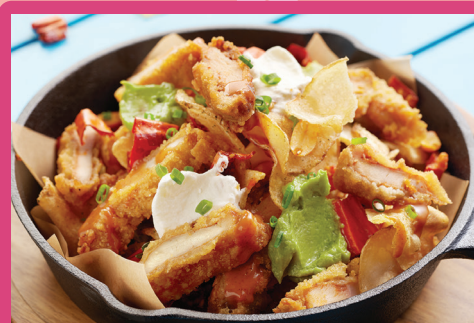

## 套餐 Combos

玩具总动员  
三眼仔  
夏威夷披萨  
Toy Story Alien  
Hawaiian Pizza  
98元/RMB/330克/g

卤肉排骨饭  
Braised Pork  
Spareribs  
with Rice  
98元/RMB/420克/g

川味炸鸡  
配土豆片  
Sichuan Spicy  
Chicken with  
Potato Chips  
88元/RMB/230克/g