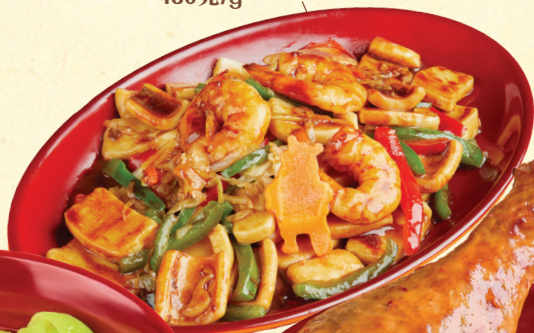

牛肉鸡蛋鲜面

Beef with Fresh Egg
Noodle Soup

98元/RMB

620克/g

火鸡腿配酸甜汁和蚕豆饭

Turkey Leg with Sweet Sour Sauce &
Broad Bean Rice

108元/RMB

550克/g